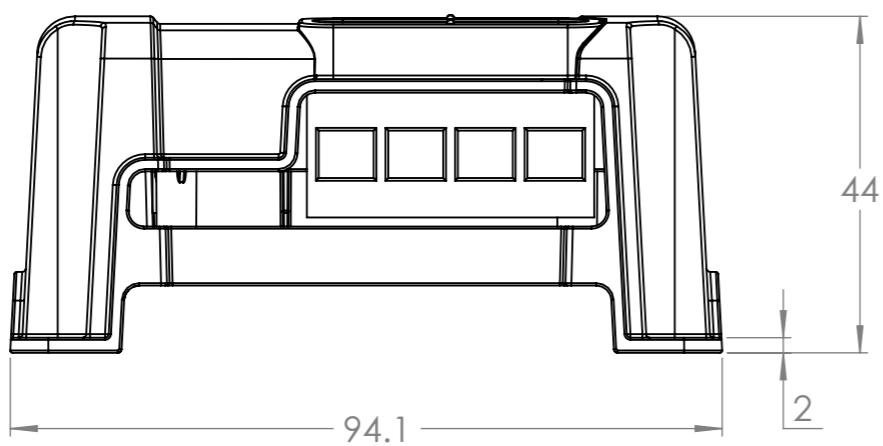

Dimension Drawing - Orion Tr	
ORI241215200	Orion-Tr 24/12-15 (180W) DC-DC converter
ORI241215200R	Orion-Tr 24/12-15 (180W) DC-DC converter Retail
ORI241220200	Orion-Tr 24/12-20 (240W) DC-DC converter
ORI241220200R	Orion-Tr 24/12-20 (240W) DC-DC converter Retail

Ø 4.3(4x)

Dimensions in mm