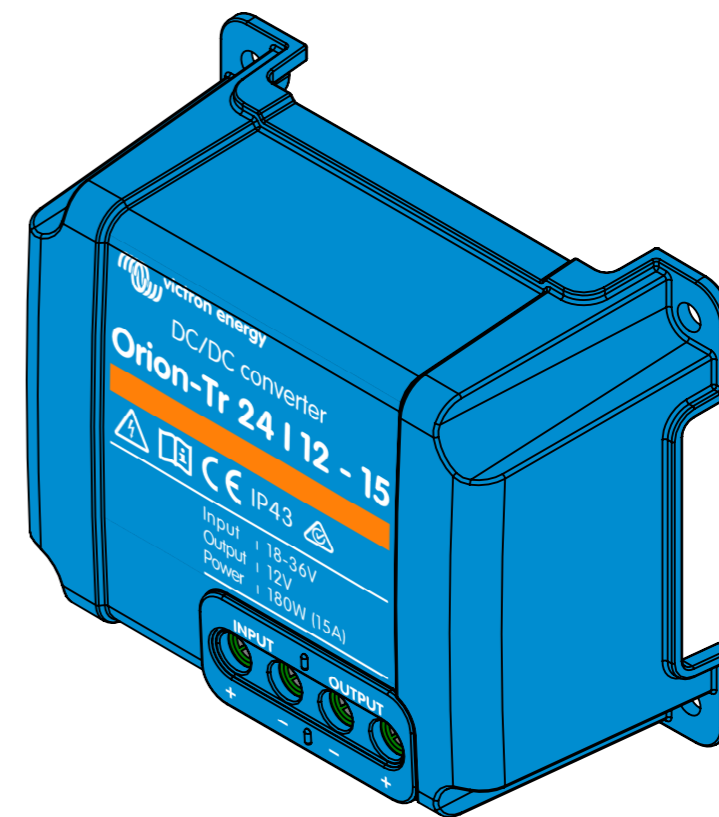

Dimension Drawing - Orion Tr	
ORI241215200	Orion-Tr 24/12-15 (180W) DC-DC converter
ORI241215200R	Orion-Tr 24/12-15 (180W) DC-DC converter Retail
ORI241220200	Orion-Tr 24/12-20 (240W) DC-DC converter
ORI241220200R	Orion-Tr 24/12-20 (240W) DC-DC converter Retail

Ø 4.3(4x)

Dimensions in mm