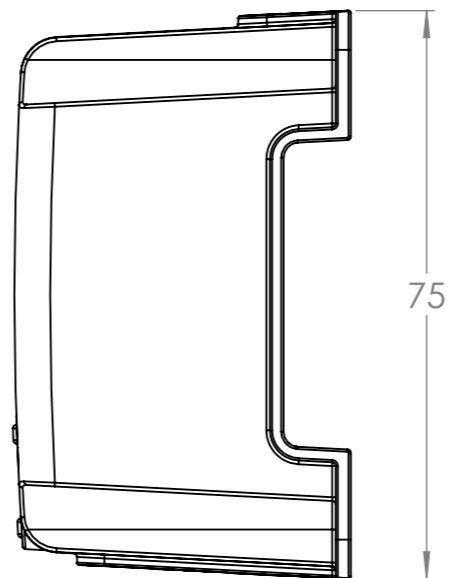

Dimension Drawing - Orion Tr	
ORI241215200	Orion-Tr 24/12-15 (180W) DC-DC converter
ORI241215200R	Orion-Tr 24/12-15 (180W) DC-DC converter Retail
ORI241220200	Orion-Tr 24/12-20 (240W) DC-DC converter
ORI241220200R	Orion-Tr 24/12-20 (240W) DC-DC converter Retail

Ø 4.3(4x)

Dimensions in mm