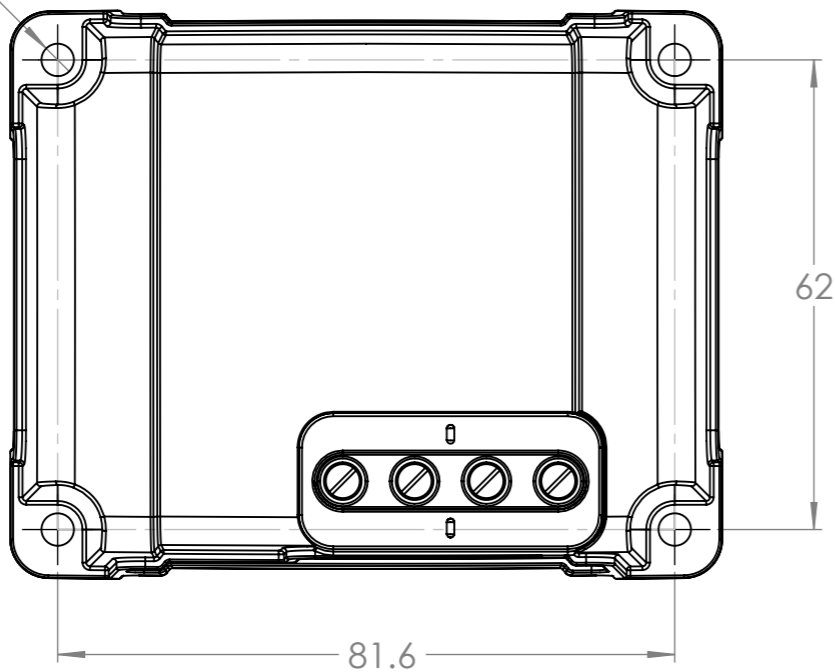

Dimension Drawing - Orion Tr	
ORI241215200	Orion-Tr 24/12-15 (180W) DC-DC converter
ORI241215200R	Orion-Tr 24/12-15 (180W) DC-DC converter Retail
ORI241220200	Orion-Tr 24/12-20 (240W) DC-DC converter
ORI241220200R	Orion-Tr 24/12-20 (240W) DC-DC converter Retail

Ø 4.3(4x)

Dimensions in mm